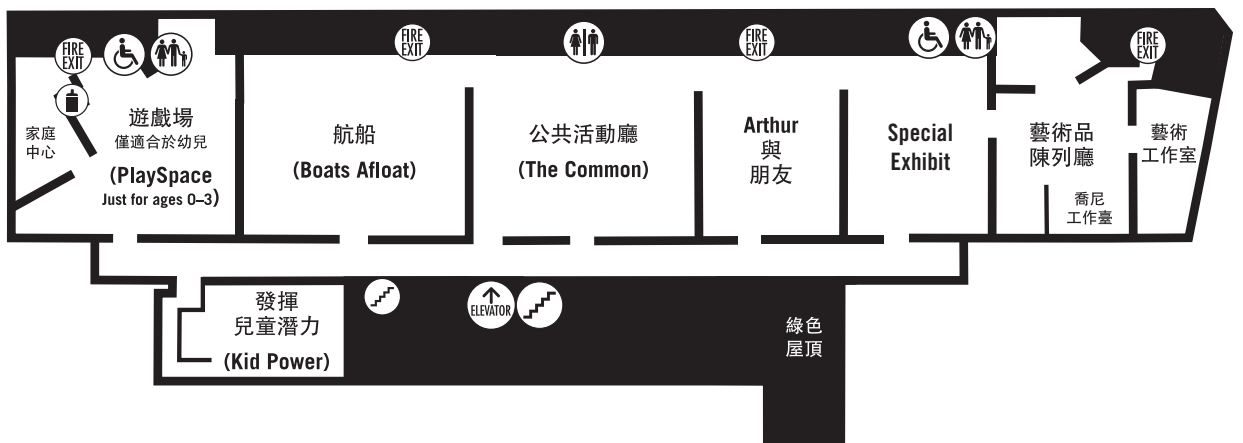

**BOSTON
CHILDREN'S
MUSEUM**

博物館地圖

3

2

1

輔導教師中心與工作人員辦公室
在 Congress 街 308 號入口處

**地圖
圖例**

波士頓兒童博物館對如下慷慨饋贈誠致謝意：

Blue Cross Blue Shield of Massachusetts Kid Power · H.P. Hood Milk Bottle Plaza · John Hancock Science Playground
Nan Bennett Kay Lobby · The Alan and Harriet Lewis Family Global Gallery · Frank and Jamie McCourt Group Entrance
Peter and Carolyn Lynch Early Learning Gallery (PlaySpace & Boats Afloat) · New Balance Adventure Center
Carl and Ruth Shapiro Family Foundation KidStage · Smith Family Waterfront Park · Yawkey Center for Children and Learning