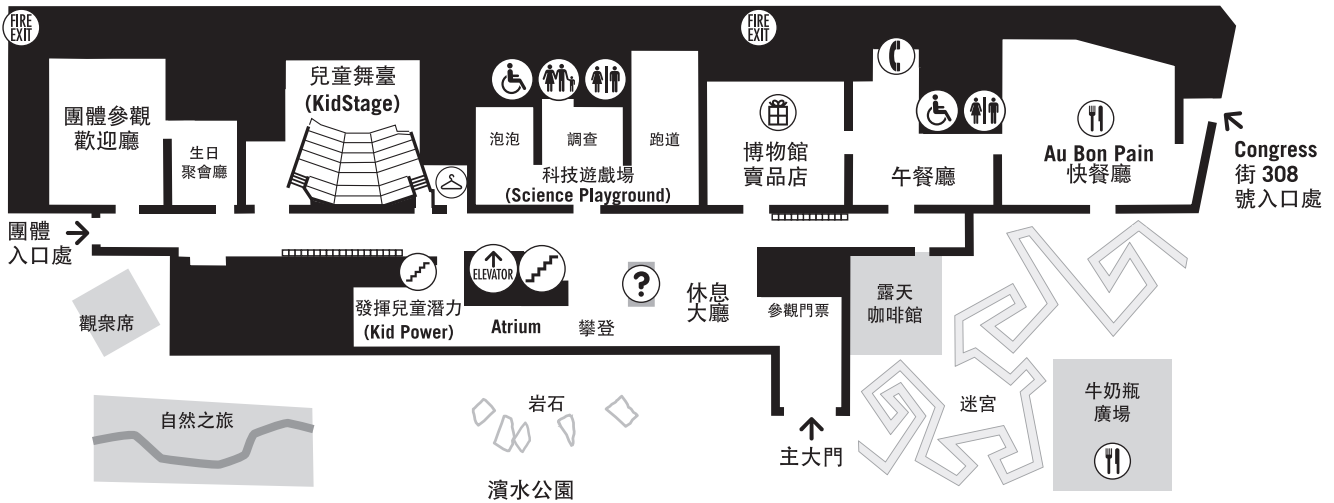

**BOSTON
CHILDREN'S
MUSEUM**

博物館地圖

3

2

1

輔導教師中心與工作人員辦公室
在 Congress 街 308 號入口處

**地圖
圖例**

波士頓兒童博物館對如下慷慨饋贈誠致謝意：

Blue Cross Blue Shield of Massachusetts Kid Power · H.P. Hood Milk Bottle Plaza · John Hancock Science Playground
Nan Bennett Kay Lobby · The Alan and Harriet Lewis Family Global Gallery · Frank and Jamie McCourt Group Entrance
Peter and Carolyn Lynch Early Learning Gallery (PlaySpace & Boats Afloat) · New Balance Adventure Center
Carl and Ruth Shapiro Family Foundation KidStage · Smith Family Waterfront Park · Yawkey Center for Children and Learning