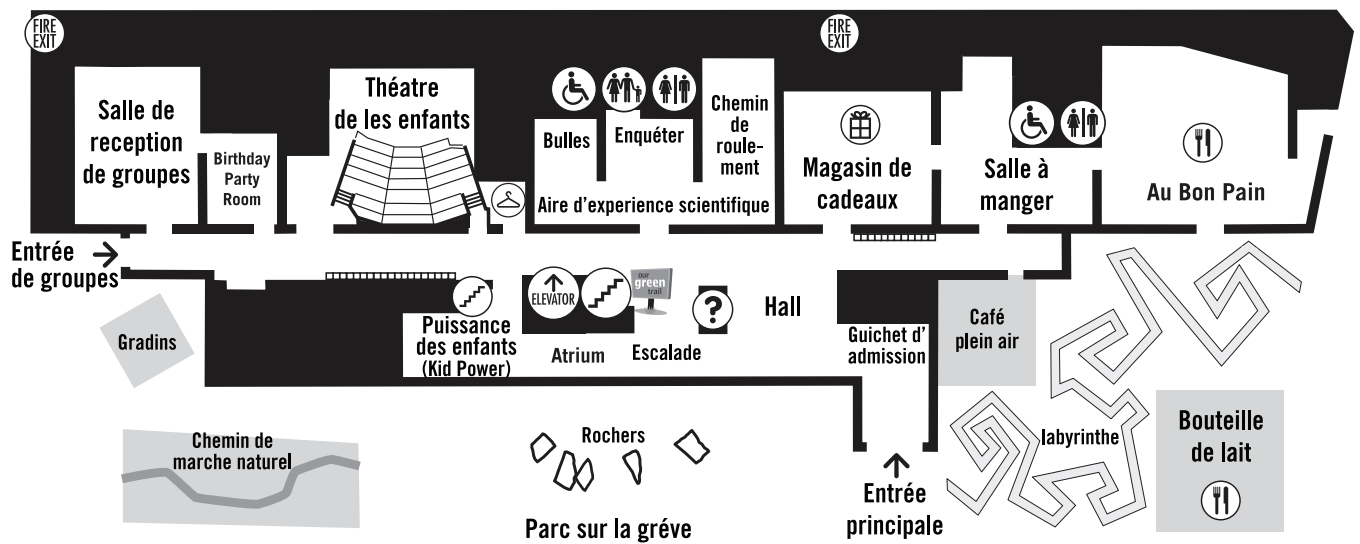

3

2

1

Key

- Toilettes
- Ascenseur
- Escalier
- Restaurant
- Alaitement
- Informations et tickets
- Vestière
- Magasin de cadeaux
- Issues de secur
- Armoires
- Notre sentier vert

**Boston Children's Museum gratefully acknowledges these generous gifts:**

Blue Cross Blue Shield of Massachusetts Kid Power • H.P. Hood Milk Bottle Plaza • John Hancock Science Playground  
 Nan Bennett Kay Lobby • The Alan and Harriet Lewis Family Global Gallery • Frank and Jamie McCourt Group Entrance  
 Peter and Carolyn Lynch Early Learning Gallery - PlaySpace @ Peep • National Science Foundation - Peep • New Balance Adventure Center  
 Carl & Ruth Shapiro Family Foundation KidStage • Smith Family Waterfront Park • Yawkey Center for Children and Learning  
 National Grid & Lowe's Charitable and Educational Foundation - Our Green Trail • IMLS & The Barr Foundation - Countdown to Kindergarten