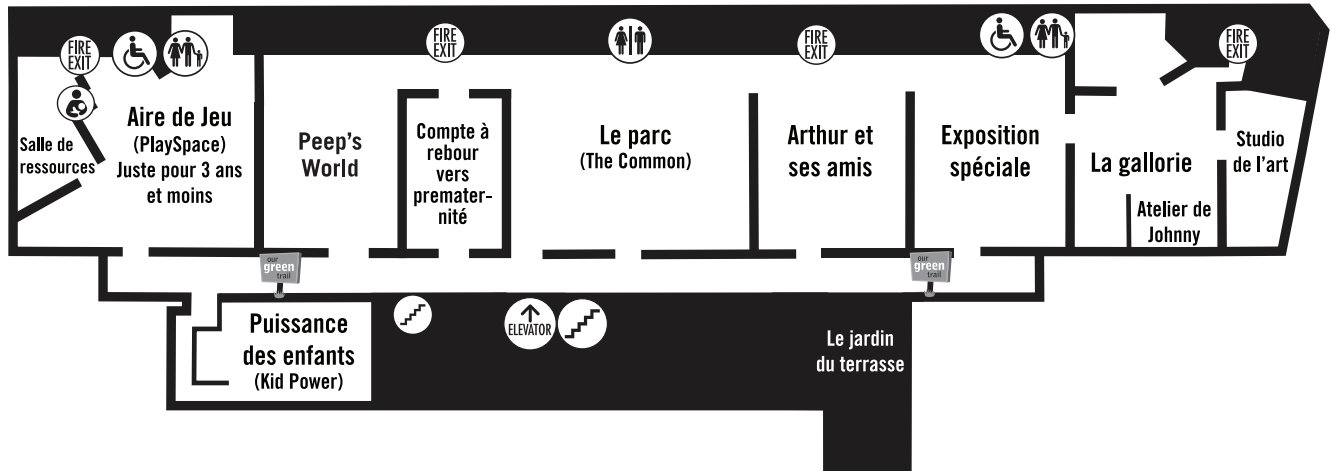

3

2

1

Key

- Toilettes
- Ascenseur
- Escalier
- Restaurant
- Alaitement
- Informations et tickets
- Vestière
- Magasin de cadeaux
- Issues de secur
- Armoires
- Notre sentier vert

**Boston Children's Museum gratefully acknowledges these generous gifts:**

Blue Cross Blue Shield of Massachusetts Kid Power • H.P. Hood Milk Bottle Plaza • John Hancock Science Playground  
 Nan Bennett Kay Lobby • The Alan and Harriet Lewis Family Global Gallery • Frank and Jamie McCourt Group Entrance  
 Peter and Carolyn Lynch Early Learning Gallery - PlaySpace @ Peep • National Science Foundation - Peep • New Balance Adventure Center  
 Carl & Ruth Shapiro Family Foundation KidStage • Smith Family Waterfront Park • Yawkey Center for Children and Learning  
 National Grid & Lowe's Charitable and Educational Foundation - Our Green Trail • IMLS & The Barr Foundation - Countdown to Kindergarten